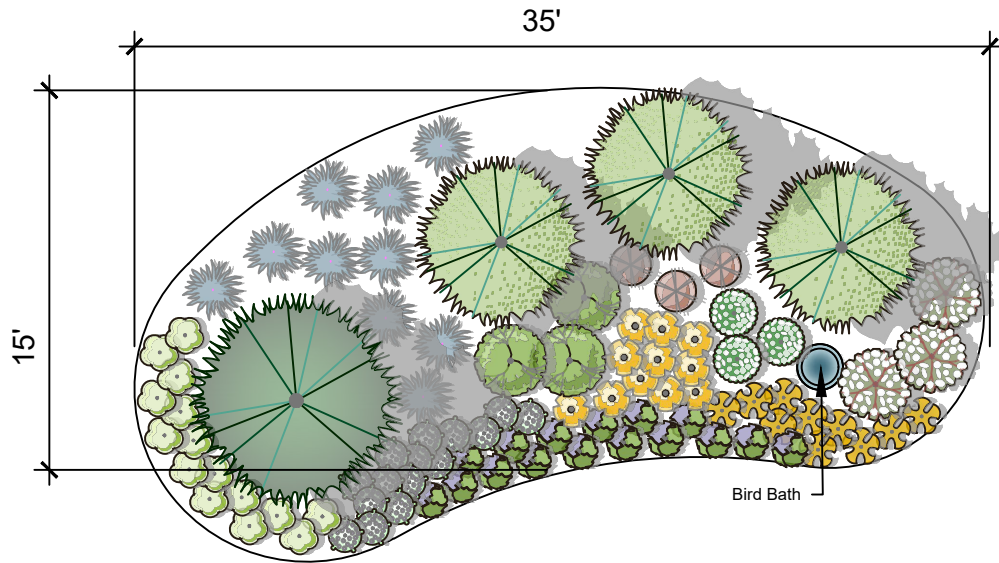

Privacy Screen / Bird Haven Garden

<u>SYMBOL</u>	<u>BOTANICAL NAME</u>	<u>COMMON NAME</u>	<u>QTY</u>

EVERGREEN TREES

	<i>Picea glauca</i> `Densata`	Black Hills Spruce	1
	<i>Pinus alba</i>	White Pine	3

SHRUBS

	<i>Aronia melanocarpa</i>	Black Chokeberry	3
	<i>Cornus sericea</i>	Red Twig Dogwood	3
	<i>Sambucus simpsonii</i>	Elderberry	3

GRASSES

	<i>Andropogon gerardii</i>	Big Bluestem	10
	<i>Panicum virgatum</i> 'Red Flame'	Red Flame Switch Grass	3

ANNUALS/PERENNIALS

	Aster Mixed	Mixed Aster	16
	Centaurea	Centaurea Cornflower	15
	Echinacea	Coneflower	15
	Helianthus	Helianthus Sunflower	11
	Rudbeckia	Black-eyed Susan	10

8'
SCALE 1" = 8'