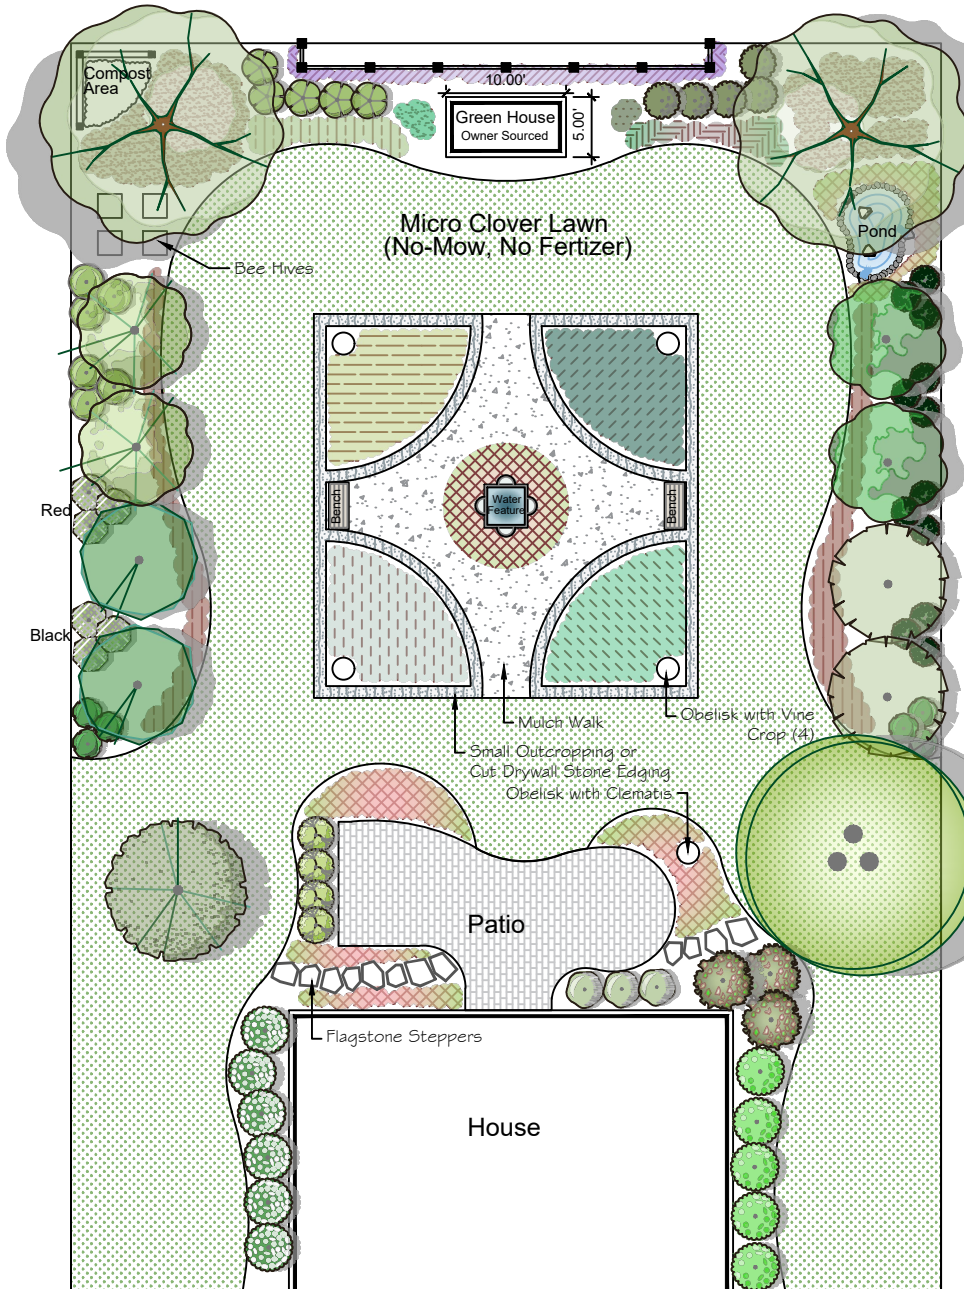

Permaculture Garden

PLANT SCHEDULE

SYMBOL COMMON NAME QTY

DECIDUOUS TREES

- Burr Oak 2
- Hophornbeam 1

FLOWERING TREES

- Autumn Brilliance Serviceberry 1

FRUIT TREES

- Braeburn Apple 2
- Peach Tree 2
- Pear 2
- Sweet Cherry 2

SHRUBS

- American Honeysuckle 4
- Arrowwood Viburnum 3
- Black Chokeberry 6
- Blackberry 5
- Blueberry Burst Blueberry 12
- Coralberry 3
- Currant 6
- Honeyberry 6
- Oakleaf Hydrangea 5
- Raspberry 5
- Winterberry 6

GROUND COVERS

- Asparagus 12
- Chicogland Fig 5
- Grapes on Trellis 13
- Greens Garden 50
- Herb Garden 15
- Mushroom Cultivation
- Night Shde Garden 35
- Pollinator Garden 75
- Rhubarb 8
- Root Vegetable Garden 25
- Sorrel Chives 5
- Strawberry 125

16'
SCALE 1" = 16'

Breezy Hill Nursery Inc.
7530 288th AVENUE
SALEM, WISCONSIN 53168
N86 W21627 COUNTY LINE ROAD
MENOMONEE FALLS, WISCONSIN 53051
(262) 537-2111 (262) 537-4080 (877) 537-2111
www.breezyhillnursery.com
email: contact@breezyhillnursery.com