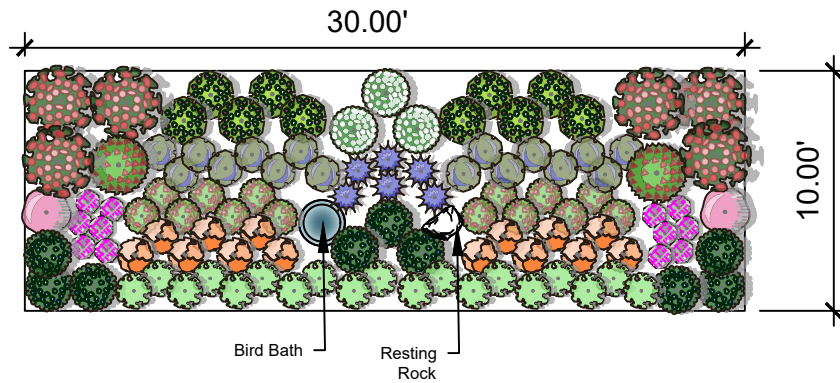

Perennial / Edible Garden

PLANT SCHEDULE

<u>SYMBOL</u>	<u>BOTANICAL NAME</u>	<u>COMMON NAME</u>	<u>QTY</u>
SHRUBS			
	Aronia melanocarpa	Black Chokeberry	3
	Rubus idaeus	Raspberry	6
	Vaccinium x 'Biloxi'	(3) Variety of Blueberry	9
ANNUALS/PERENNIALS			
	Eupatoriadelphus fistulosus	Joe Pye Weed	10
	Gaillardia x 'Oranges and Lemons'	Blanket Flower	14
	Hibiscus clayi	Perennial Hibiscus	2
	Iris sibirica	Siberian Iris	6
	Liatris spicata `Kobold`	Liatris	16
	Lilium asiatic	Asiatic Lily	12
	Paeonia broteri	Peony	2
	Phlox paniculata	Garden Phlox	14
	Thymus	Assorted Herbs	19

8'
SCALE 1" = 8'