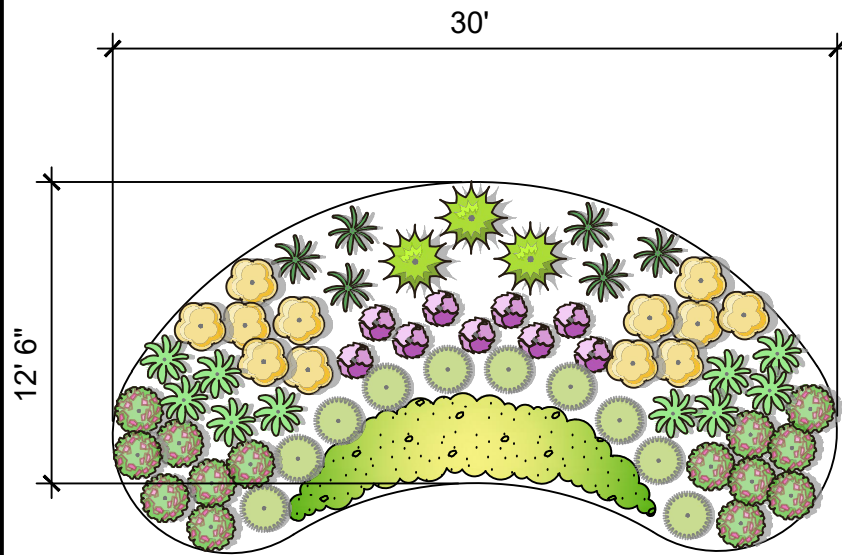

Native Grasses / Pollinator Garden

PLANT SCHEDULE

<u>SYMBOL</u>	<u>BOTANICAL NAME</u>	<u>COMMON NAME</u>	<u>QTY</u>
GRASSES			
	<i>Andropogon scoparius</i>	Little Bluestem	6
	<i>Bouteloua curtipendula</i>	Side Oats Grama	10
	<i>Deschampsia cespitosa</i>	Tufted Hair Grass	10
	<i>Panicum virgatum</i> 'Northwind'	Northwind Switch Grass	3
PERENNIALS			
	<i>Asclepias sullivantii</i>	Prairie Milkweed	14
	<i>Coreopsis lanceolata</i>	Lanceleaf Tickseed	12
	<i>Liatris spicata</i> `Kobold`	Liatris	9
ANNUALS			
	Mixed Annuals	Annuals Suggest: Zinnia, Alyssum, & Petunia	50

8'
SCALE 1" = 8'