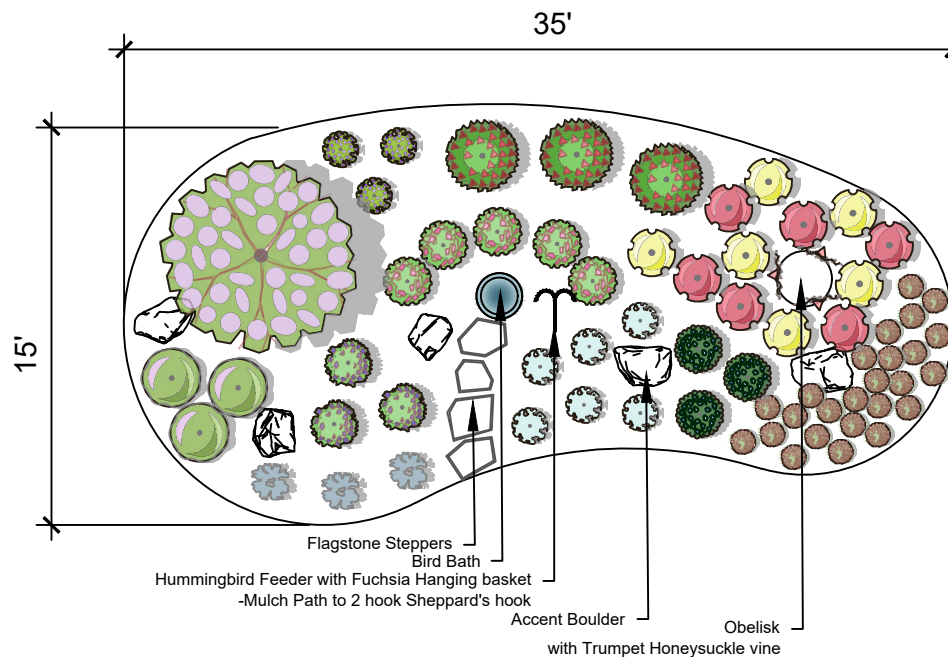

Hummingbird - Sun Garden

PLANT SCHEDULE

<u>SYMBOL</u>	<u>BOTANICAL NAME</u>	<u>COMMON NAME</u>	<u>QTY</u>
SHRUBS			
	Hydrangea paniculata 'Renhy'	Vanilla Strawberry™ Hydrangea onSTD	1
	Weigela florida 'Verweig 6'	Sonic Bloom® Red Weigela	3
VINE/ESPALIER			
	Anisacanthus wrightii	Honeysuckle Vine	3
ANNUALS/PERENNIALS			
	Agastache	Hummingbird Mint	3
	Agastache x 'Blue Fortune'	Blue Fortune Anise Hyssop	3
	Assorted Annual	Zinnia, Salvia, Petunia & Calibrachoa	25
	Calamintha ashei	Calamint	3
	Hemerocallis x 'Happy Returns'	Happy Returns Daylily	6
	Hemerocallis x 'Rosy Returns'	Rosy Returns Daylily	6
	Monarda x 'Cambridge Scarlet'	Purple Rooster Bee Balm	3
	Nepeta x faassenii	Catmint	6
	Penstemon canescens	Beardtongue Pochontas	3
	Phlox paniculata 'Bright Eyes'	Bright Eyes Garden Phlox	5

8'
SCALE 1" = 8'