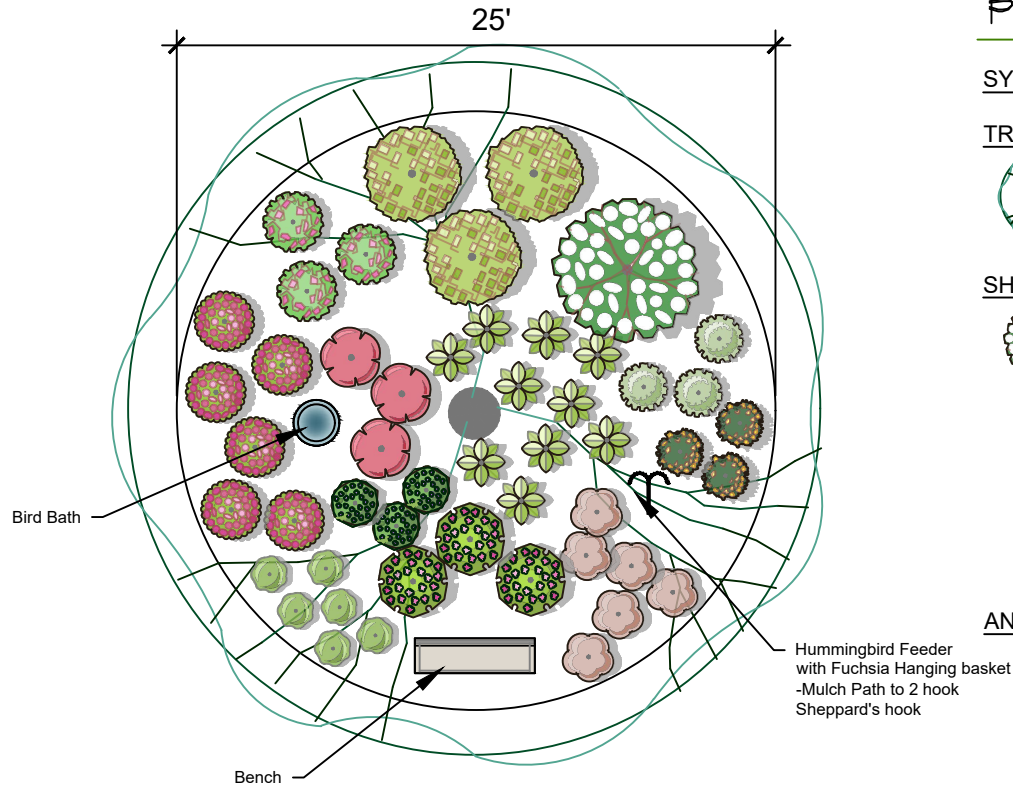

Hummingbird Shade Garden

PLANT SCHEDULE

<u>SYMBOL</u>	<u>BOTANICAL NAME</u>	<u>COMMON NAME</u>	<u>QTY</u>
<u>TREES</u>			
	Existing	Existing Mature Tree	1
<u>SHRUBS</u>			
	Aesculus parviflora	Bottlebrush Buckeye	1
	Azalea x 'Karen'	Karen Azalea	3
	Azalea x 'Orchid Lights'	Orchid Lights Northern Lights Azalea	3
	Dicentra eximia	Fringed Bleeding Heart	6
	Lobelia cardinalis	Cardinal Flower	3
<u>ANNUALS/PERENNIALS</u>			
	Agalinis purpurea	Foxglove	3
	Aquilegia x	Columbine	3
	Chelone glabra	Turtlehead	3
	Heuchera x	Mixed Coralbells	6
	Hosta x 'Patriot'	Patriot Hosta	10
	Pulmonaria dacica	Lungwort	6
	Tricyrtis flava	Toad-lily	3

8'
SCALE 1" = 8'