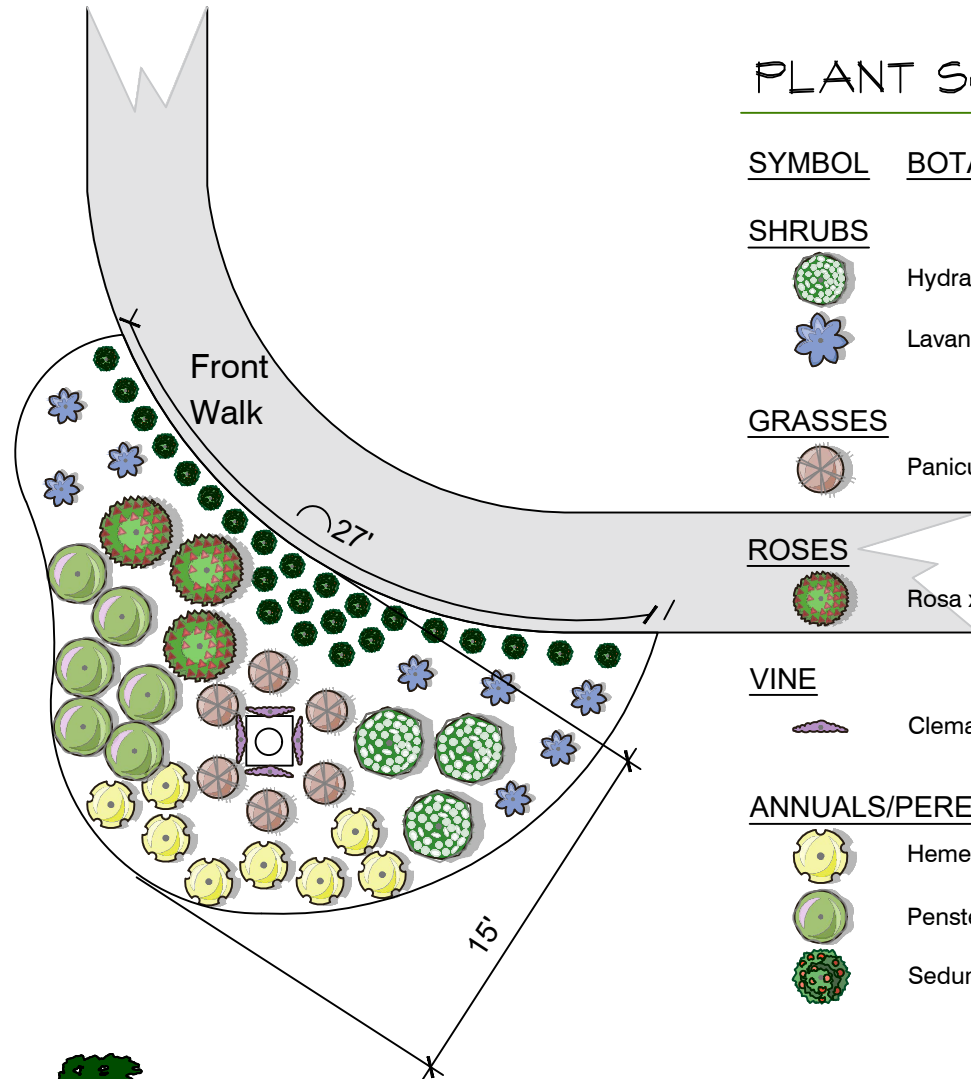

Front Walk / Coach lamp / Pollinator Garden

PLANT SCHEDULE

<u>SYMBOL</u>	<u>BOTANICAL NAME</u>	<u>COMMON NAME</u>	<u>QTY</u>
SHRUBS			
	Hydrangea paniculata 'SMNHPK'	Fire Light Tidbit® Panicle Hydrangea	3
	Lavandula angustifolia	Lavender	8
GRASSES			
	Panicum virgatum 'Red Flame'	Red Flame Switch Grass	6
ROSES			
	Rosa x 'Radtko'	Double Knock Out® Red Rose	3
VINE			
	Clematis x 'Jackmani Superba'	Clematis	4
ANNUALS/PERENNIALS			
	Hemerocallis x 'Happy Returns'	Happy Returns Daylily	8
	Penstemon canescens	Beardtongue Pochontas	6
	Sedum spectabile	Creeping Sedum	24

8'
SCALE 1" = 8'